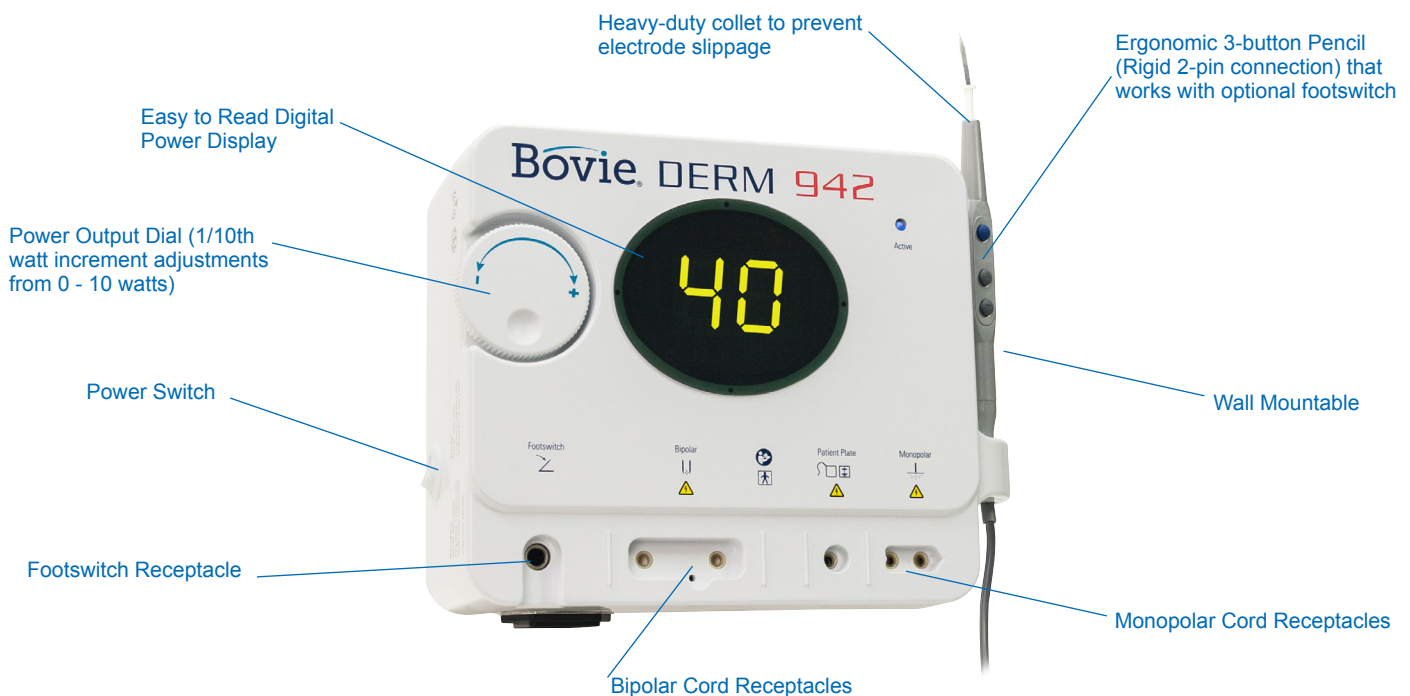

The Bovie® DERM 942

Technologically Advanced | Superior Ease Of Use

Bovie®

OPTIMAL CONTROL - BETTER OUTCOMES

The Bovie® DERM 942 is designed and engineered to be the most advanced and reliable desiccator with superior ease of use.